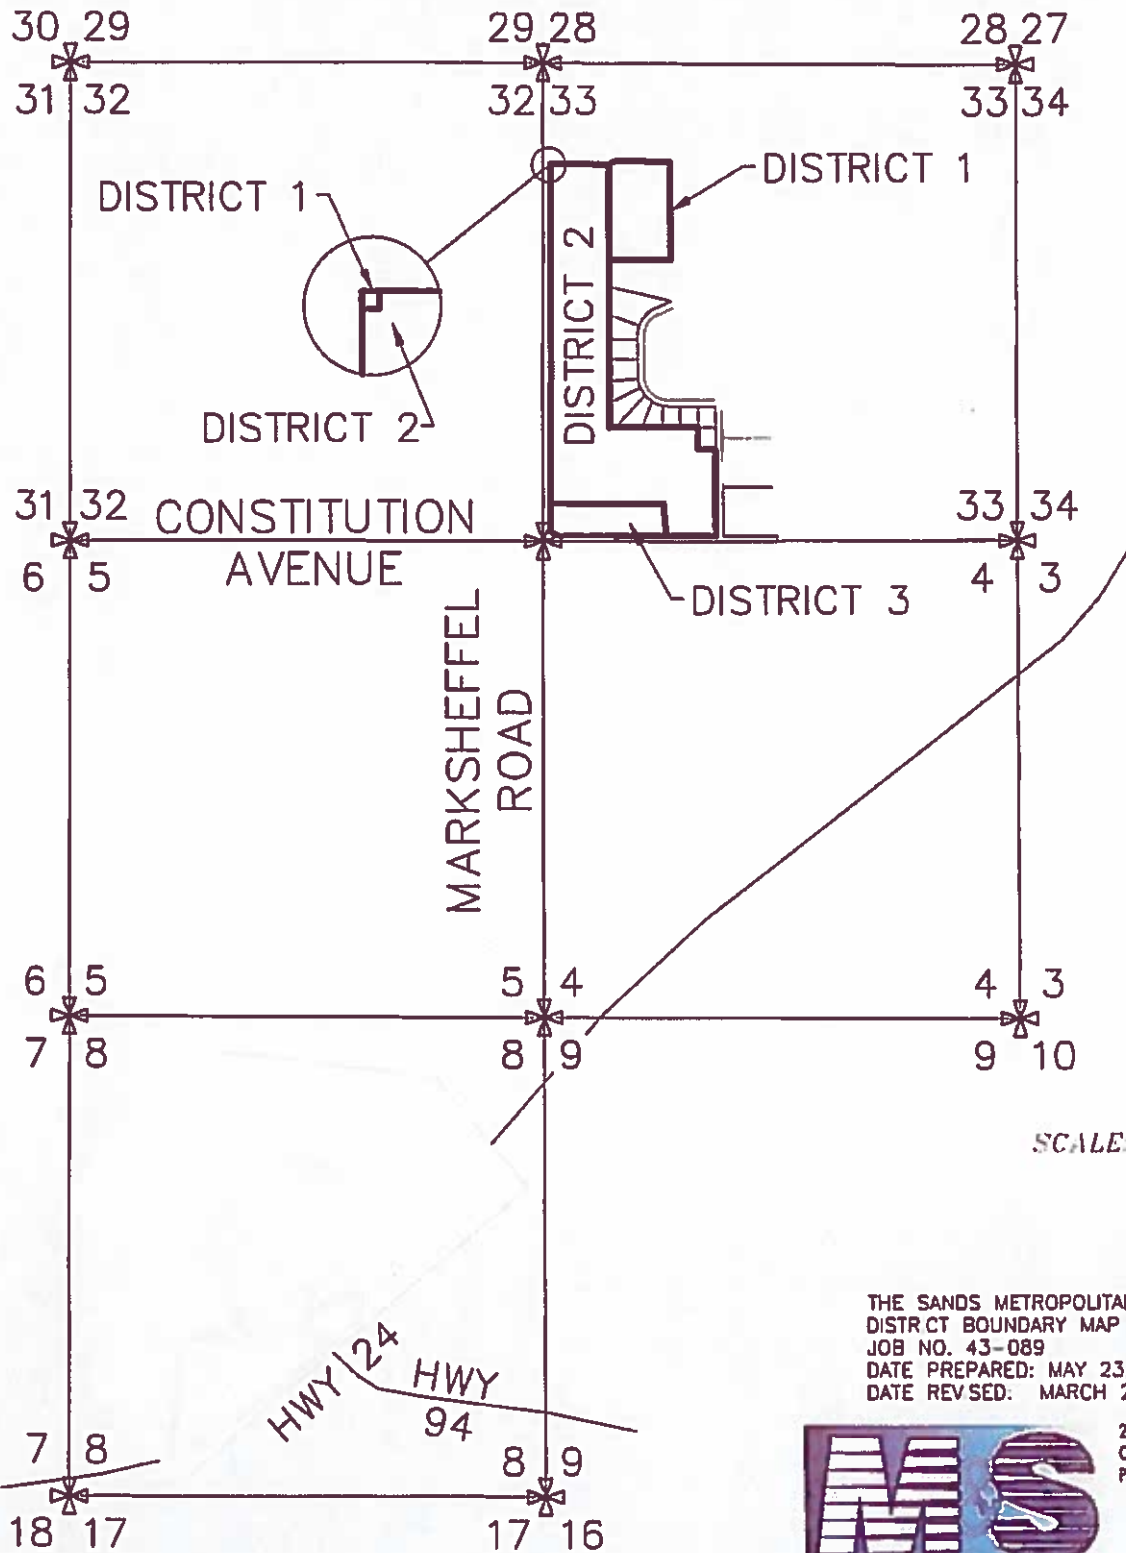

THE SANDS METROPOLITAN DISTRICT

DISTRICT BOUNDARY MAP

THE SANDS METROPOLITAN DISTRICT
 DISTRICT BOUNDARY MAP
 JOB NO. 43-089
 DATE PREPARED: MAY 23, 2016
 DATE REVISED: MARCH 29, 2019

20 BOULDER CRESCENT, SUITE 110
 COLORADO SPRINGS, CO 80903
 PHONE: 719.955.5485